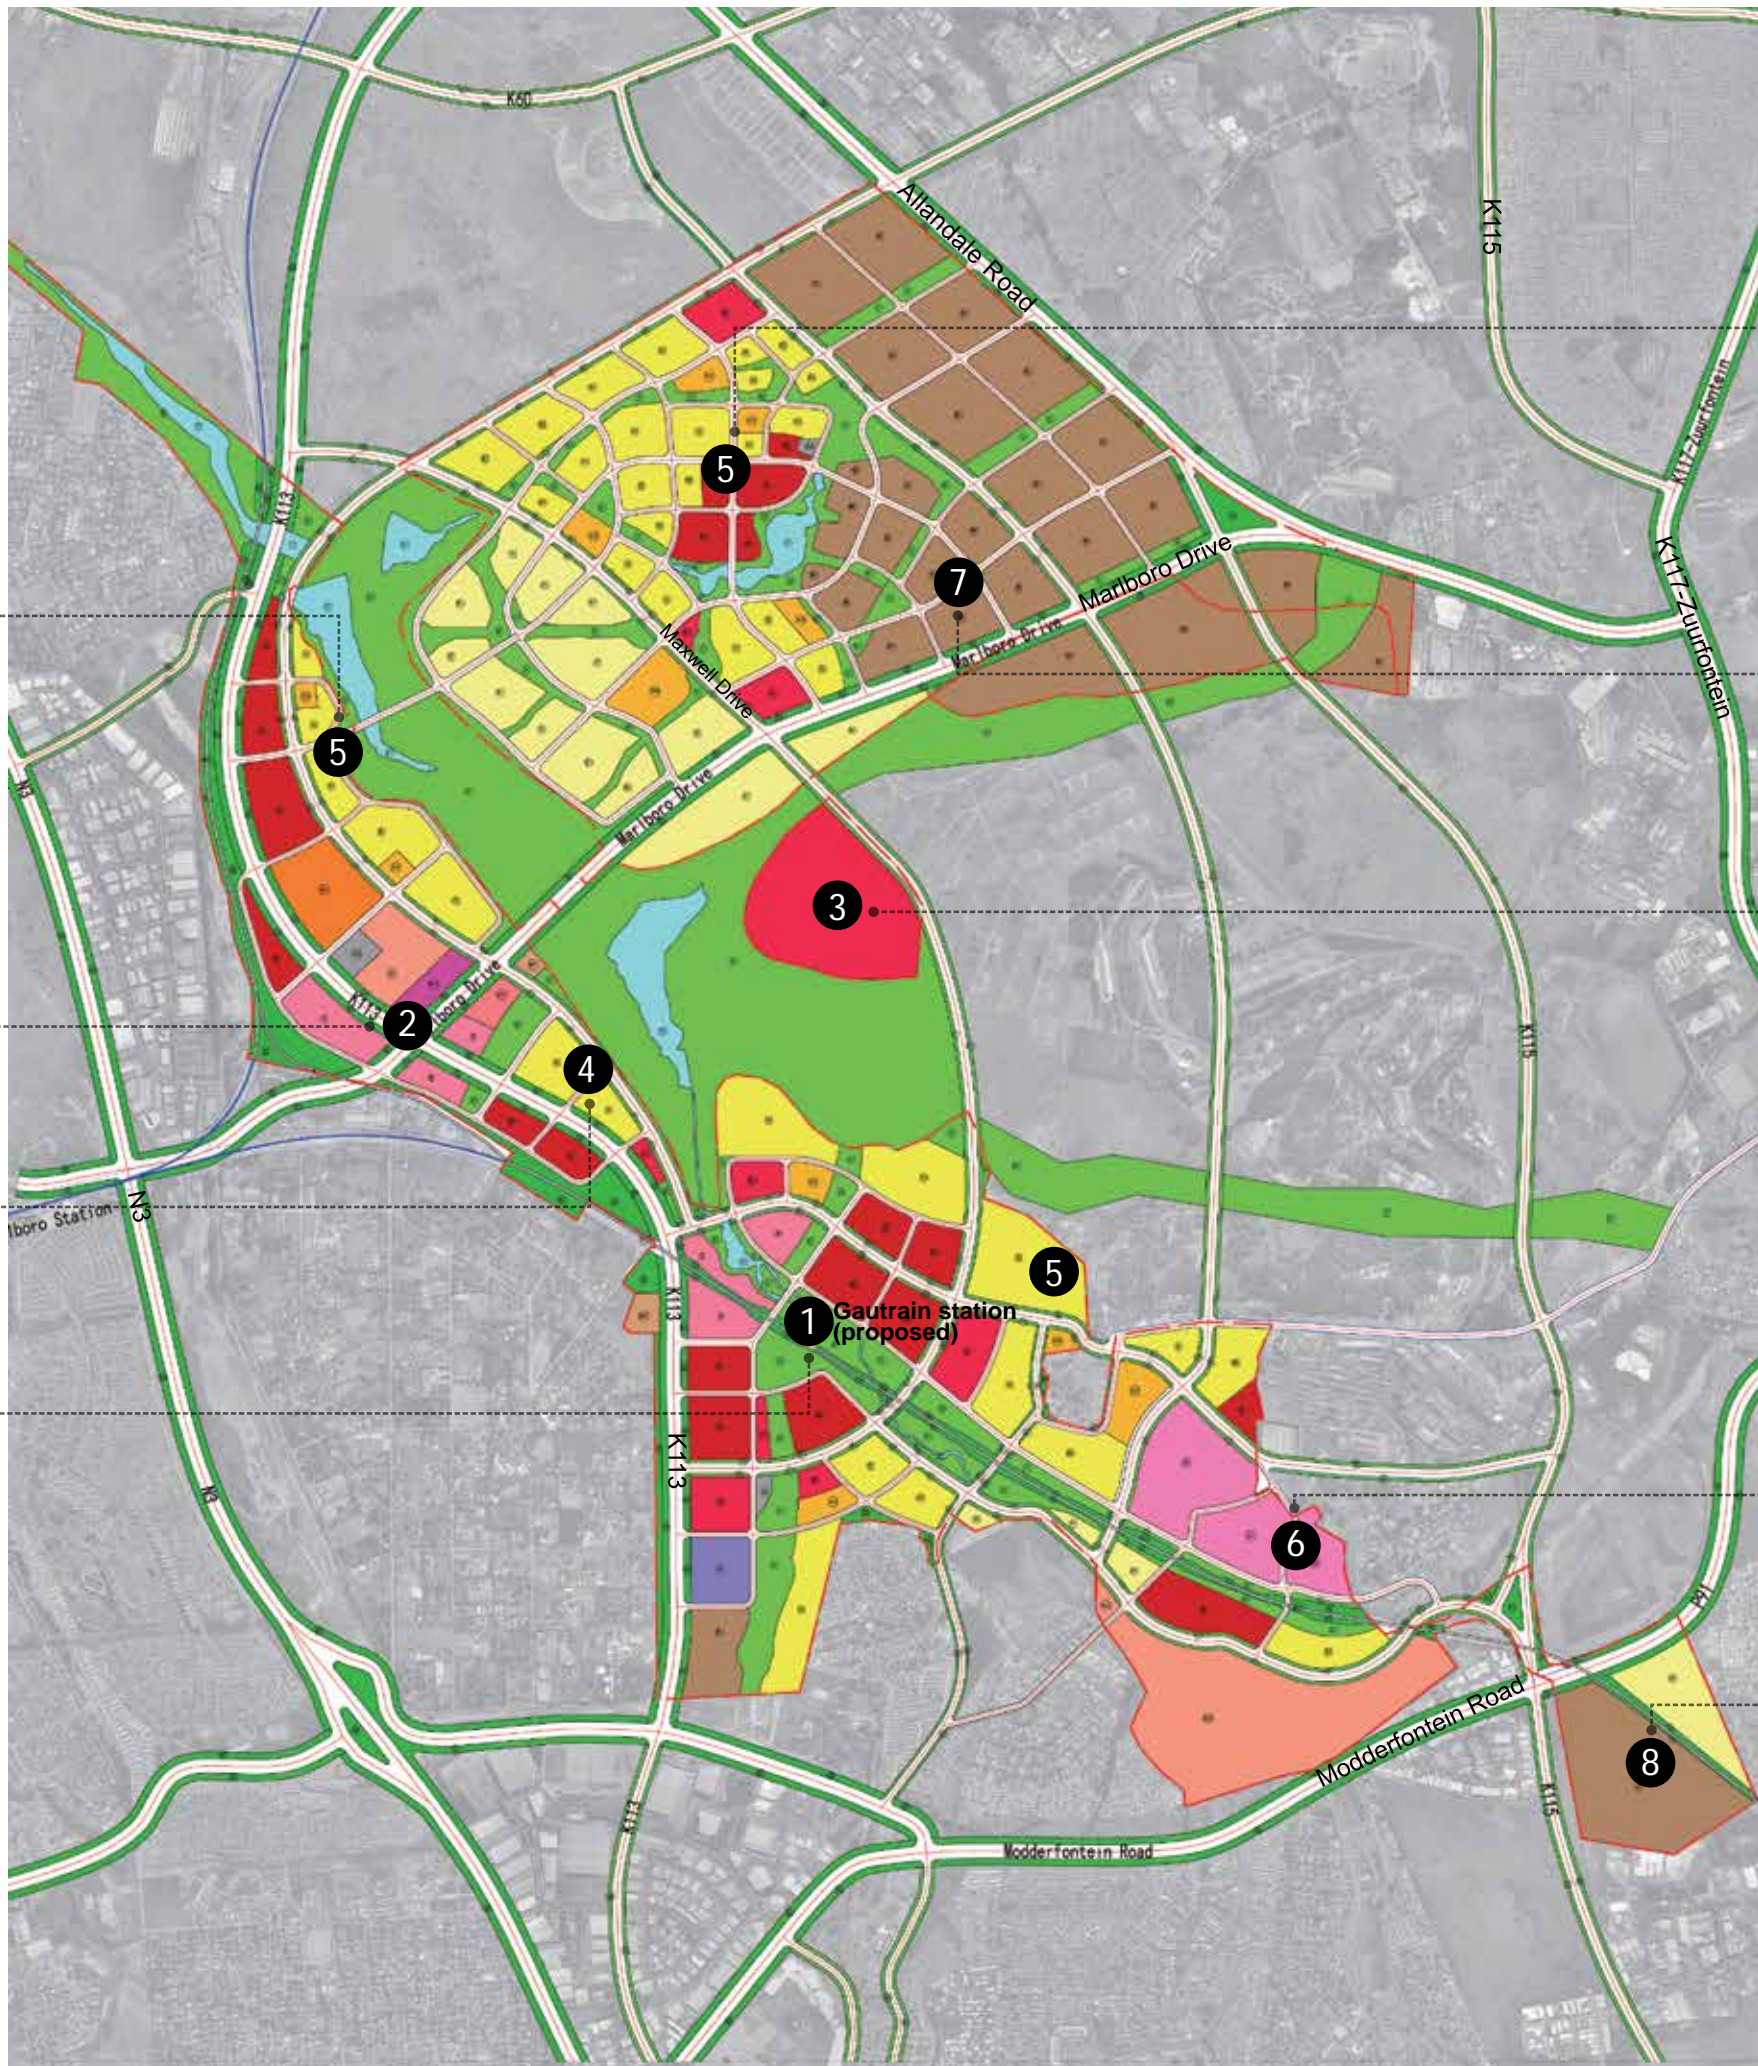

MODDERFONTEIN NEW CITY MASTER PLAN

5 RESIDENTIAL

2 MIXED-USE GATEWAY

4 SILVER INDUSTRY AND RETIREMENT COMMUNITY

1 CENTRAL BUSINESS DISTRICT

5 RESIDENTIAL

7 BUSINESS, TRADE AND LOGISTICS PARKS

3 THEMED ENTERTAINMENT CENTRE

6 EDUCATION AND TRAINING PRECINCT

8 LIGHT INDUSTRY PARK