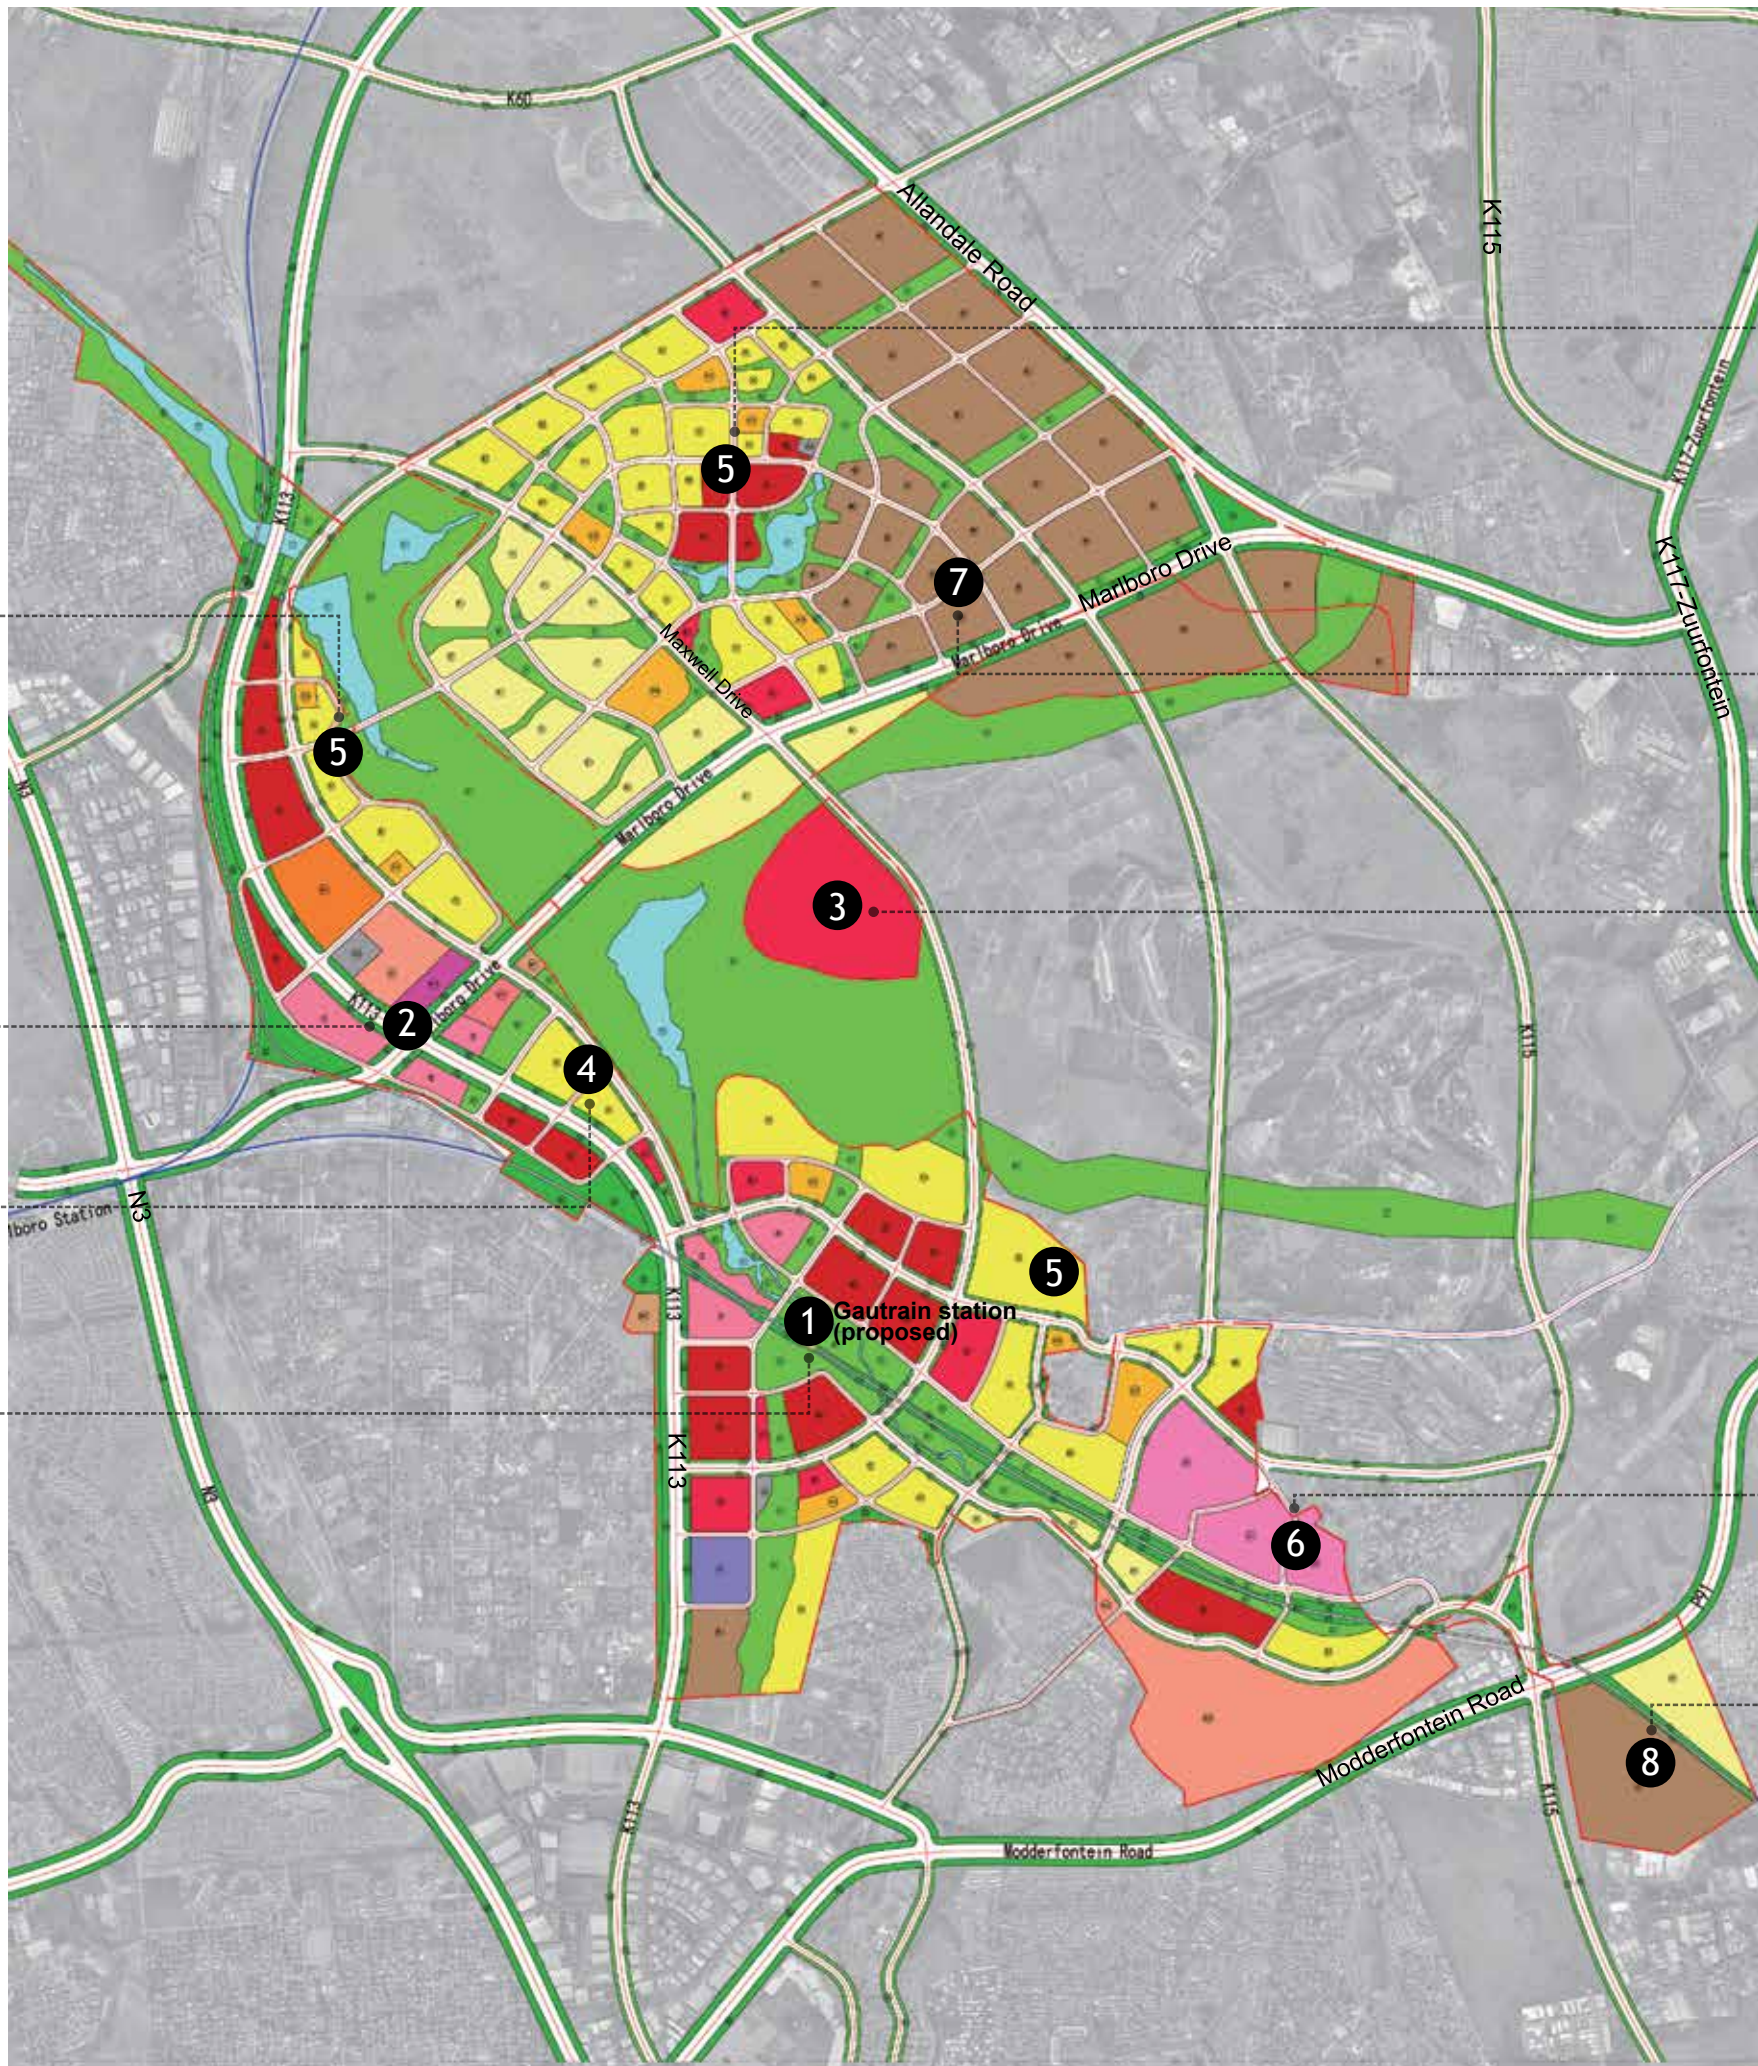

MODDERFONTEIN NEW CITY MASTER PLAN

5 RESIDENTIAL

2 MIXED-USE GATEWAY

4 SILVER INDUSTRY AND RETIREMENT COMMUNITY

1 CENTRAL BUSINESS DISTRICT

5 RESIDENTIAL

7 BUSINESS, TRADE AND LOGISTICS PARKS

3 THEMED ENTERTAINMENT CENTRE

6 EDUCATION AND TRAINING PRECINCT

8 LIGHT INDUSTRY PARK